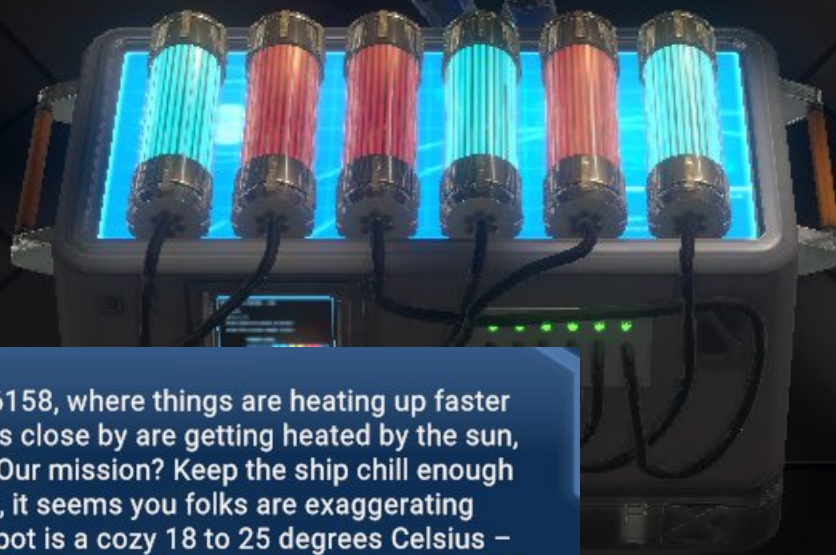

Sexual exploitation and abuse

1 / 2

43:36

3 / 100

0 / 1

Welcome to our toasty neighborhood of area 6158, where things are heating up faster than a cosmic cook-off. The dust and asteroids close by are getting heated by the sun, very similar to the ionosphere at planet earth. Our mission? Keep the ship chill enough so you don't become human cole. But, oh dear, it seems you folks are exaggerating with the AC action. Guess what? Your sweet spot is a cozy 18 to 25 degrees Celsius – not an ice cavern! Let's improve those settings, because ACs are energy monsters, and we need to keep our power for the real space escapades!