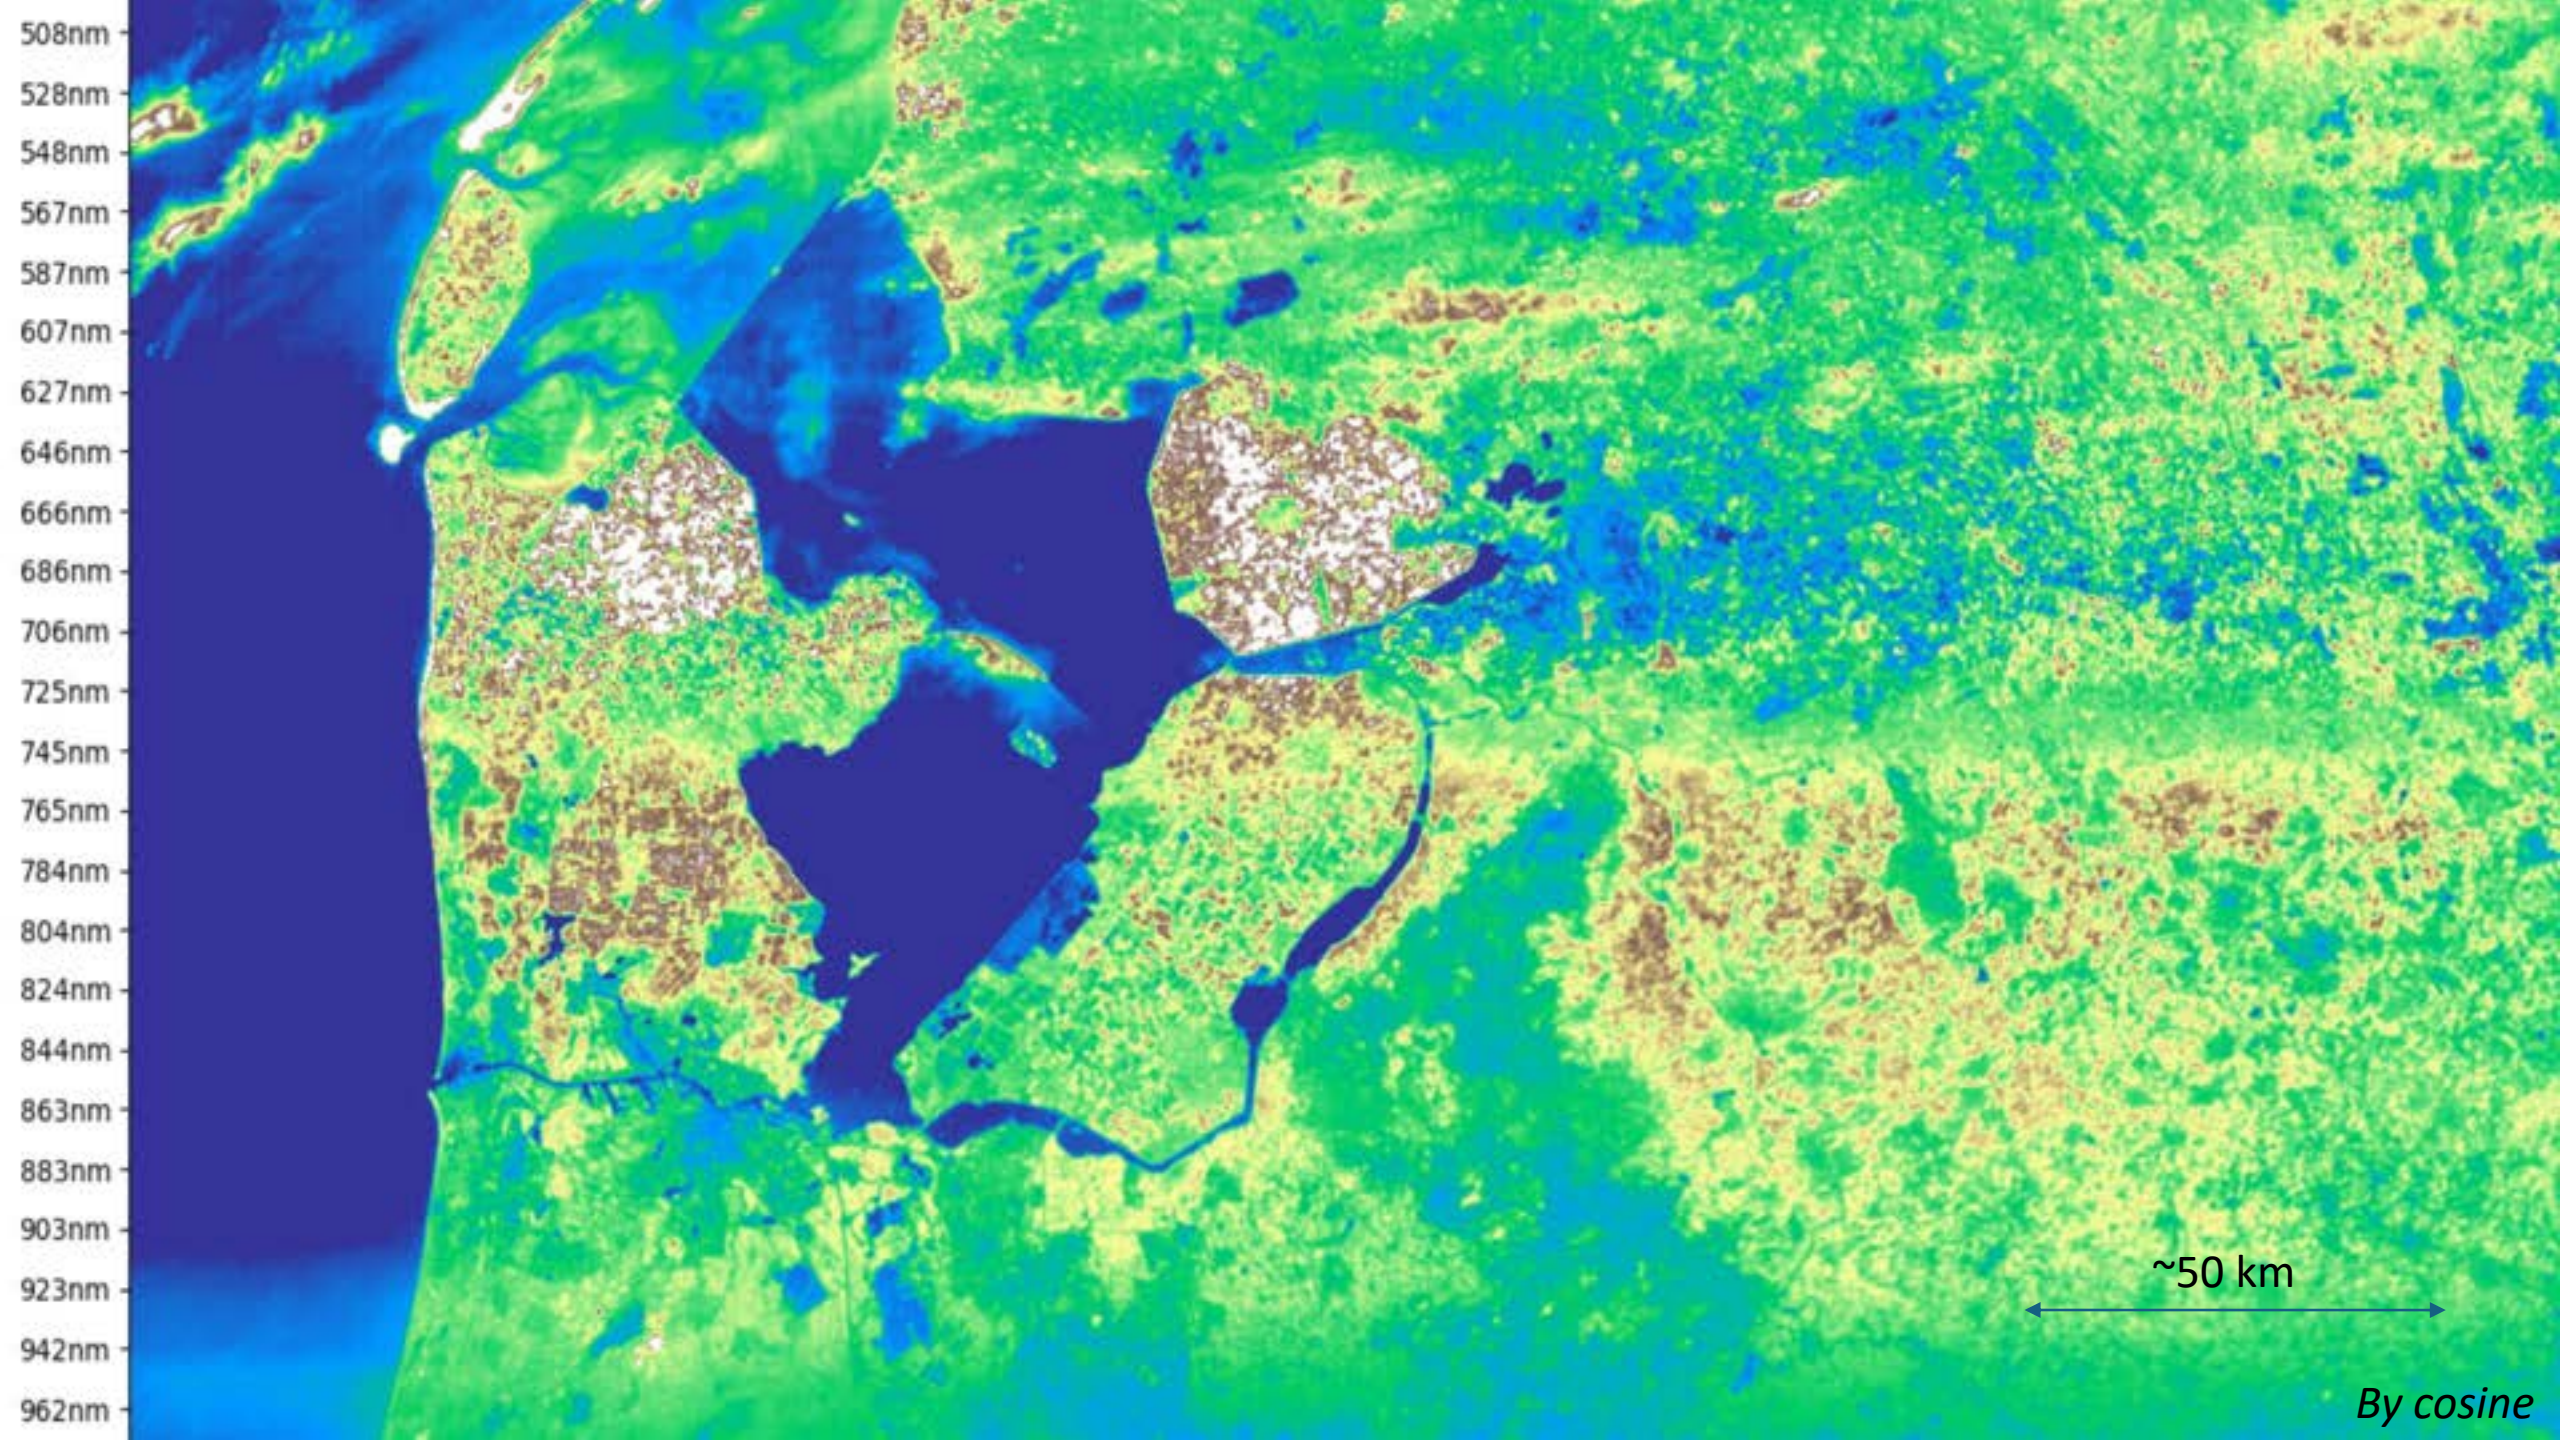

Aerial image of a Neolithic rondel enclosure from Drzemlikowice, SW Poland revealing a series of broad and narrow curvilinear crop marks which are caused by subsurface man-made changes in the soil.

By Piotr Wroniecki, CC BY-SA 2.0

RGB image of rondel

By cosine

Neolithic wooden circular ditch (4840-4590 BC) in Künzing-Unternberg (reconstruction).
By Museum Quintana , CC BY-SA 2.0

infrared

LIDAR

visible

By cosine

By [Joostik](#), CC BY-SA 3.0

Too small training set for AI:
120 – 150

Too much data for experts alone

cosine | remote sensing

credits cosine/Hyperscout

hyperspectral
imaging

cosine |

100 m

cosine | remote sensing