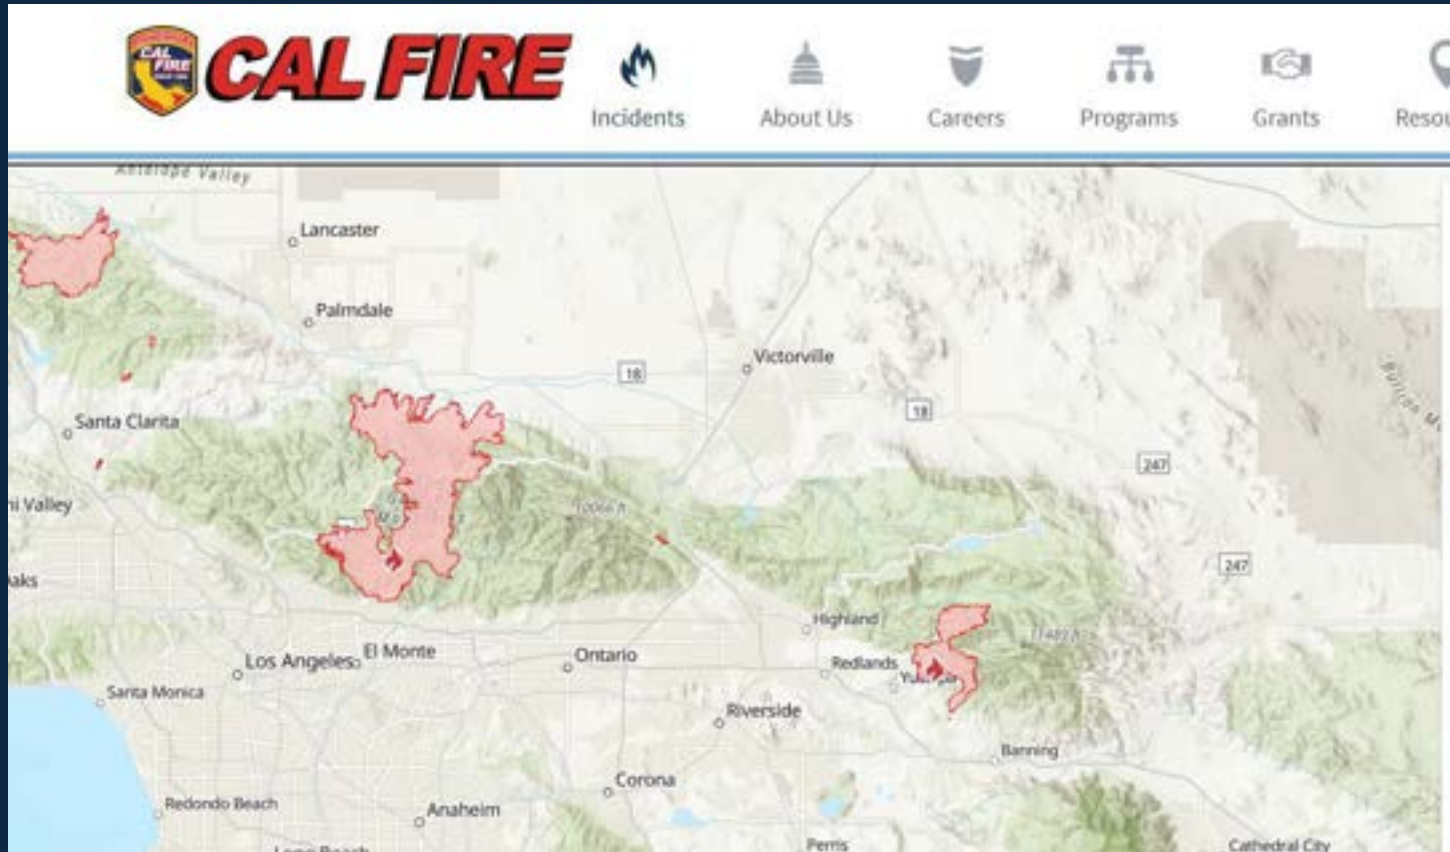

California wildfires 2020