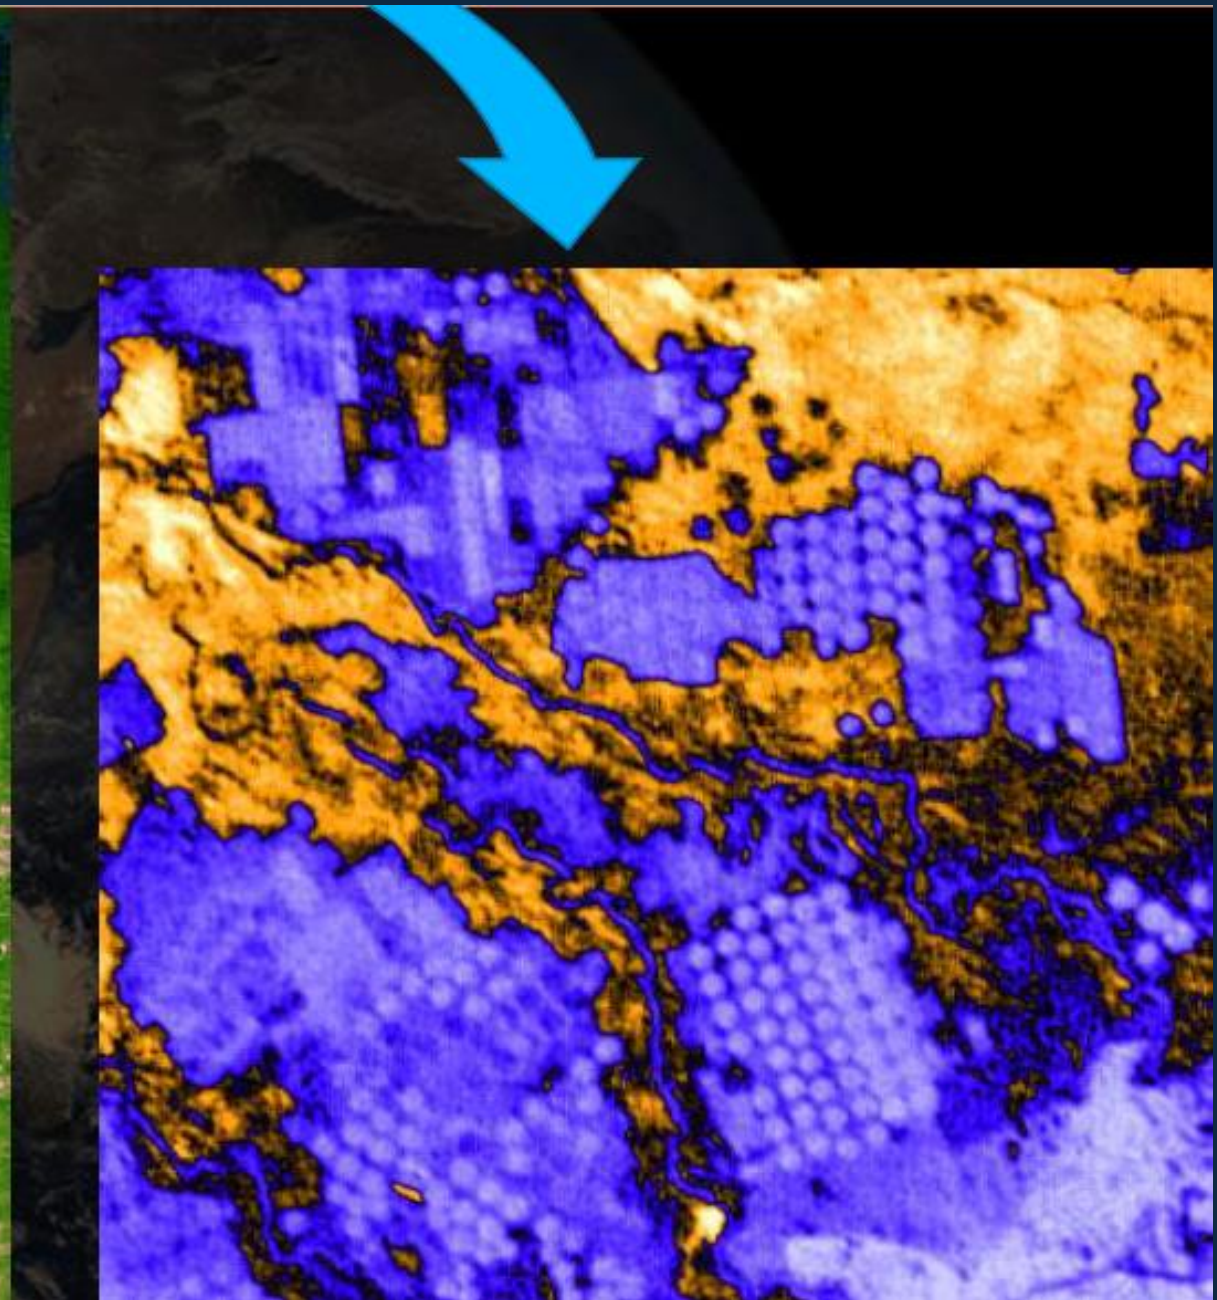

Aerial image of a Neolithic rondel enclosure from Drzemlikowice, SW Poland revealing a series of broad and narrow curvilinear crop marks which are caused by subsurface man-made changes in the soil.

By Piotr Wroniecki, CC BY-SA 2.0

RGB image of rondel

By cosine

Neolithic wooden circular ditch (4840-4590 BC) in Künzing-Unternberg (reconstruction).
By Museum Quintana , CC BY-SA 2.0

infrared

LIDAR

visible

By cosine

By [Joostik](#), CC BY-SA 3.0

Too small training set for AI:
120 – 150

Too much data for experts alone

cosine | remote sensing

credits cosine/Hyperscout

hyperspectral
imaging

cosine |

100 m

cosine | remote sensing