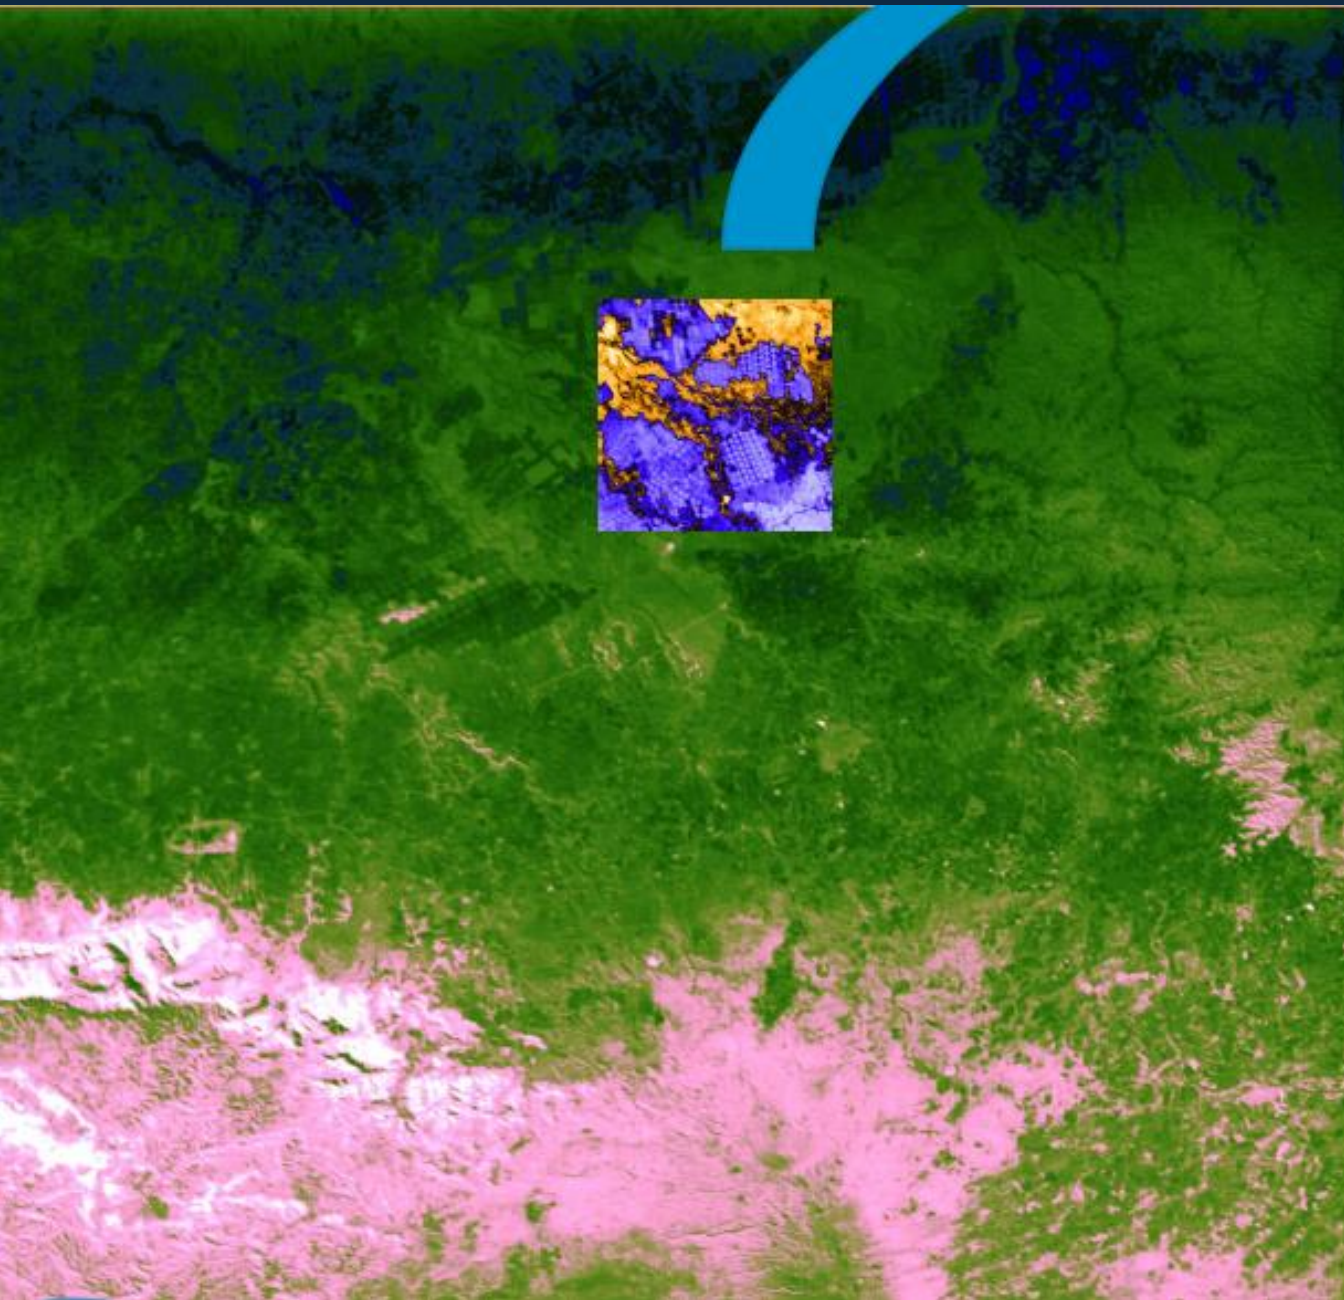

Aerial image of a Neolithic rondel enclosure from Drzemlikowice, SW Poland revealing a series of broad and narrow curvilinear crop marks which are caused by subsurface man-made changes in the soil.

By Piotr Wroniecki, CC BY-SA 2.0

RGB image of rondel

By cosine

Neolithic wooden circular ditch (4840-4590 BC) in Künzing-Unternberg (reconstruction).
By Museum Quintana , CC BY-SA 2.0

infrared

LIDAR

visible

By cosine

By [Joostik](#), CC BY-SA 3.0

Too small training set for AI:
120 – 150

Too much data for experts alone

cosine | remote sensing

credits cosine/Hyperscout

hyperspectral
imaging

cosine |

100 m

cosine | remote sensing