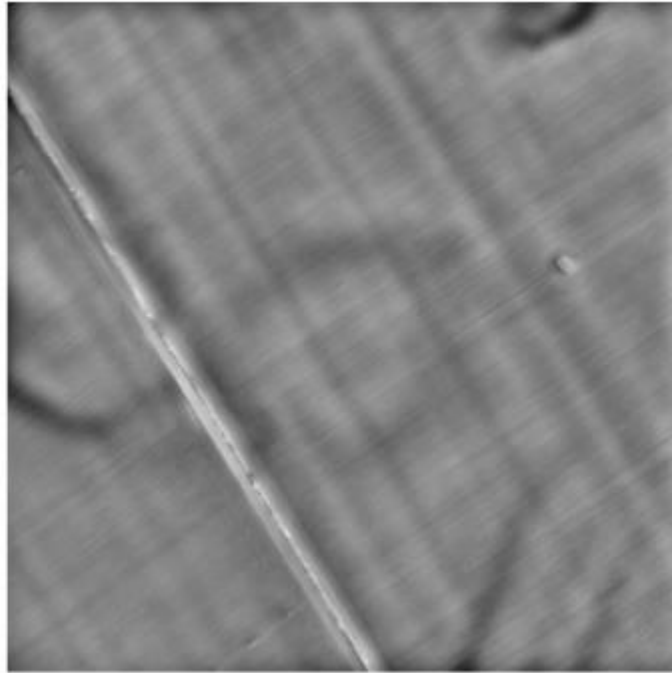

Aerial image of a Neolithic rondel enclosure from Drzemlikowice, SW Poland revealing a series of broad and narrow curvilinear crop marks which are caused by subsurface man-made changes in the soil.

By Piotr Wroniecki, CC BY-SA 2.0

RGB image of rondel

By cosine

Neolithic wooden circular ditch (4840-4590 BC) in Künzing-Unternberg (reconstruction).
By Museum Quintana , CC BY-SA 2.0

infrared

LIDAR

visible

By cosine

By [Joostik](#), CC BY-SA 3.0