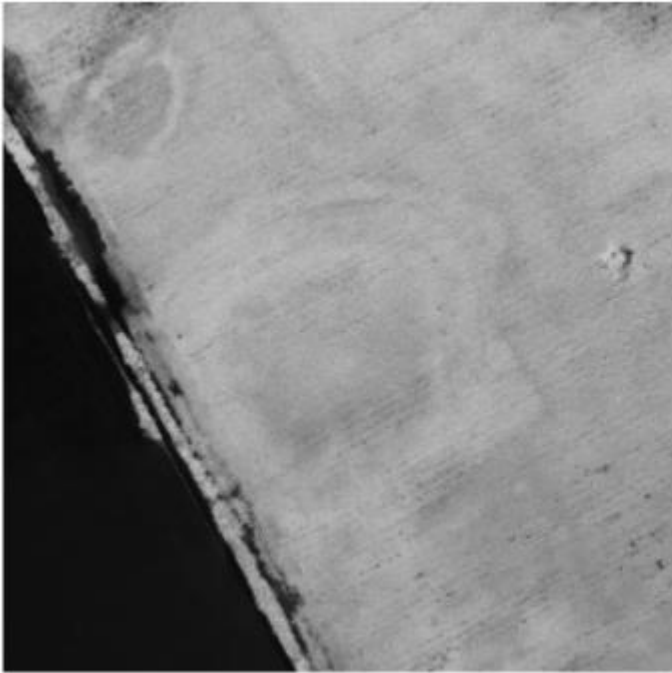

Aerial image of a Neolithic rondel enclosure from Drzemlikowice, SW Poland revealing a series of broad and narrow curvilinear crop marks which are caused by subsurface man-made changes in the soil.

By Piotr Wroniecki, CC BY-SA 2.0

RGB image of rondel

By cosine

Neolithic wooden circular ditch (4840-4590 BC) in Künzing-Unternberg (reconstruction).
By Museum Quintana , CC BY-SA 2.0

infrared

LIDAR

visible

By cosine

By [Joostik](#), CC BY-SA 3.0